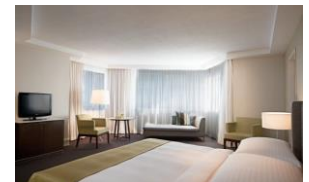

Hotel Jen Brisbane ★★★★★

Distance: 2.5km from Royal ICC, 16km from Airport
Rooms: 191

Hotel Jen Brisbane is located on Roma Street. It's just a short stroll to the Central Business District and adjacent to the Brisbane Transit Centre. Cultural and entertainment hub South Bank is only a short walk from where you can explore 17 hectares of lush parklands, world-class eateries, stunning river views and great events year round. If you're travelling for work, the hotel is only a brisk stroll's distance to the CBD.