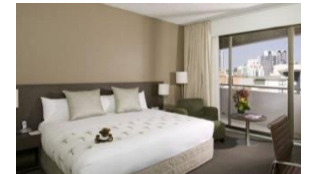

Urban Hotel Brisbane ★★★★★

Distance: 2km from Royal ICC, 15.8km from Airport
Rooms: 179

Located on the highest point of the CBD, Hotel Urban Brisbane is a stunning blend of open spaces, designer style and modern comfort. Iconic in stature, it's surrounded by leafy parklands and Brisbane city skyline views – a place where the city meets nature and work greets play.